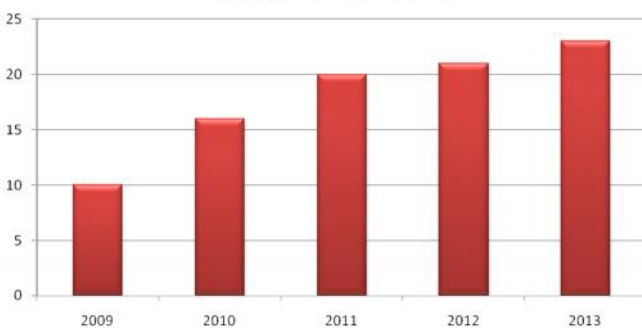

Massage Establishments