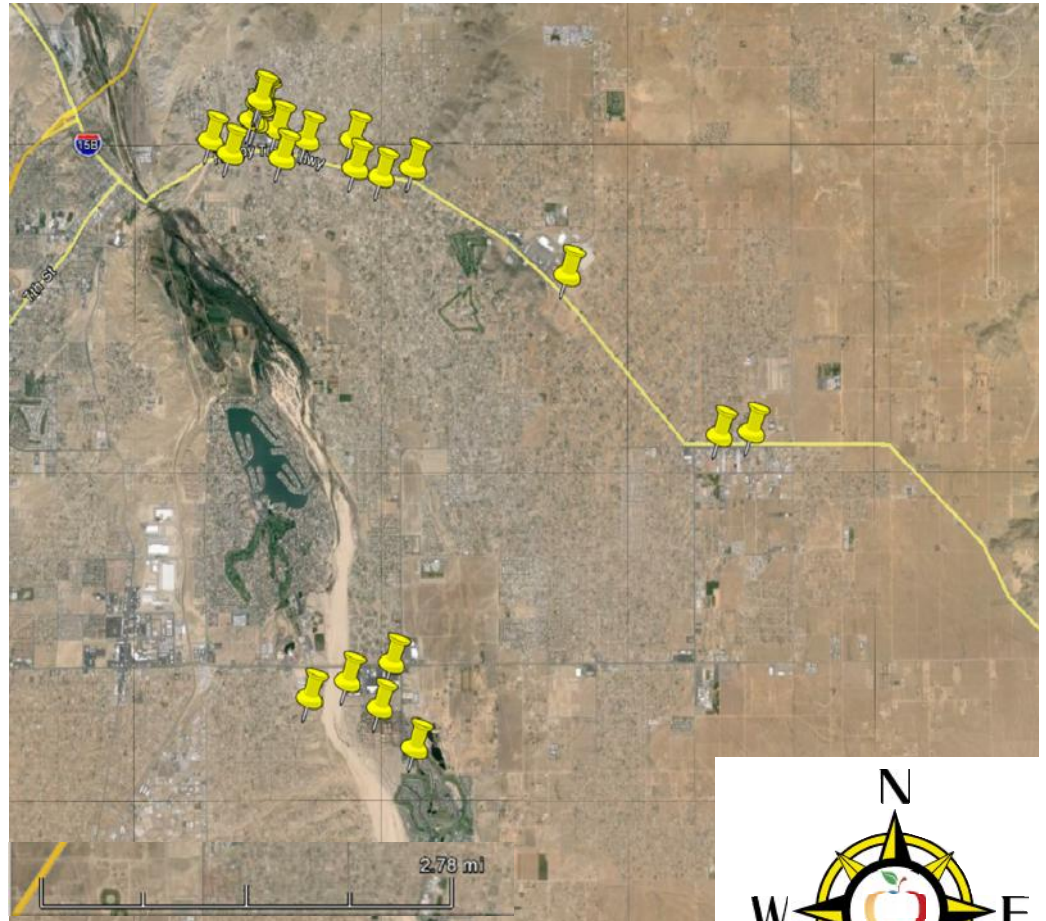

Town of Apple Valley

MASSAGE ESTABLISHMENTS IN THE TOWN OF APPLE VALLEY

A Better Way of Life

**As of January 01, 2014, Apple Valley has 23
massage establishments, with most of these
located along the Town's major
commercial corridors.**

- The Town of Apple Valley is located in the heart of the Victor Valley in the County of San Bernardino.
- Apple Valley is strategically located 95 miles northeast of the Los Angeles metropolitan area, 140 miles north of San Diego, and 185 miles south of Las Vegas.
- The Town has 78 square miles in its incorporated boundaries, and a sphere of influence encompassing 200 square miles.

**A total of 20 of these establishments (86%) are
located along these prime commercial corridors.**

Bear Valley Road (3)

US Highway 18 (9)

Tuscola Road (5)

Quantico Road (3)